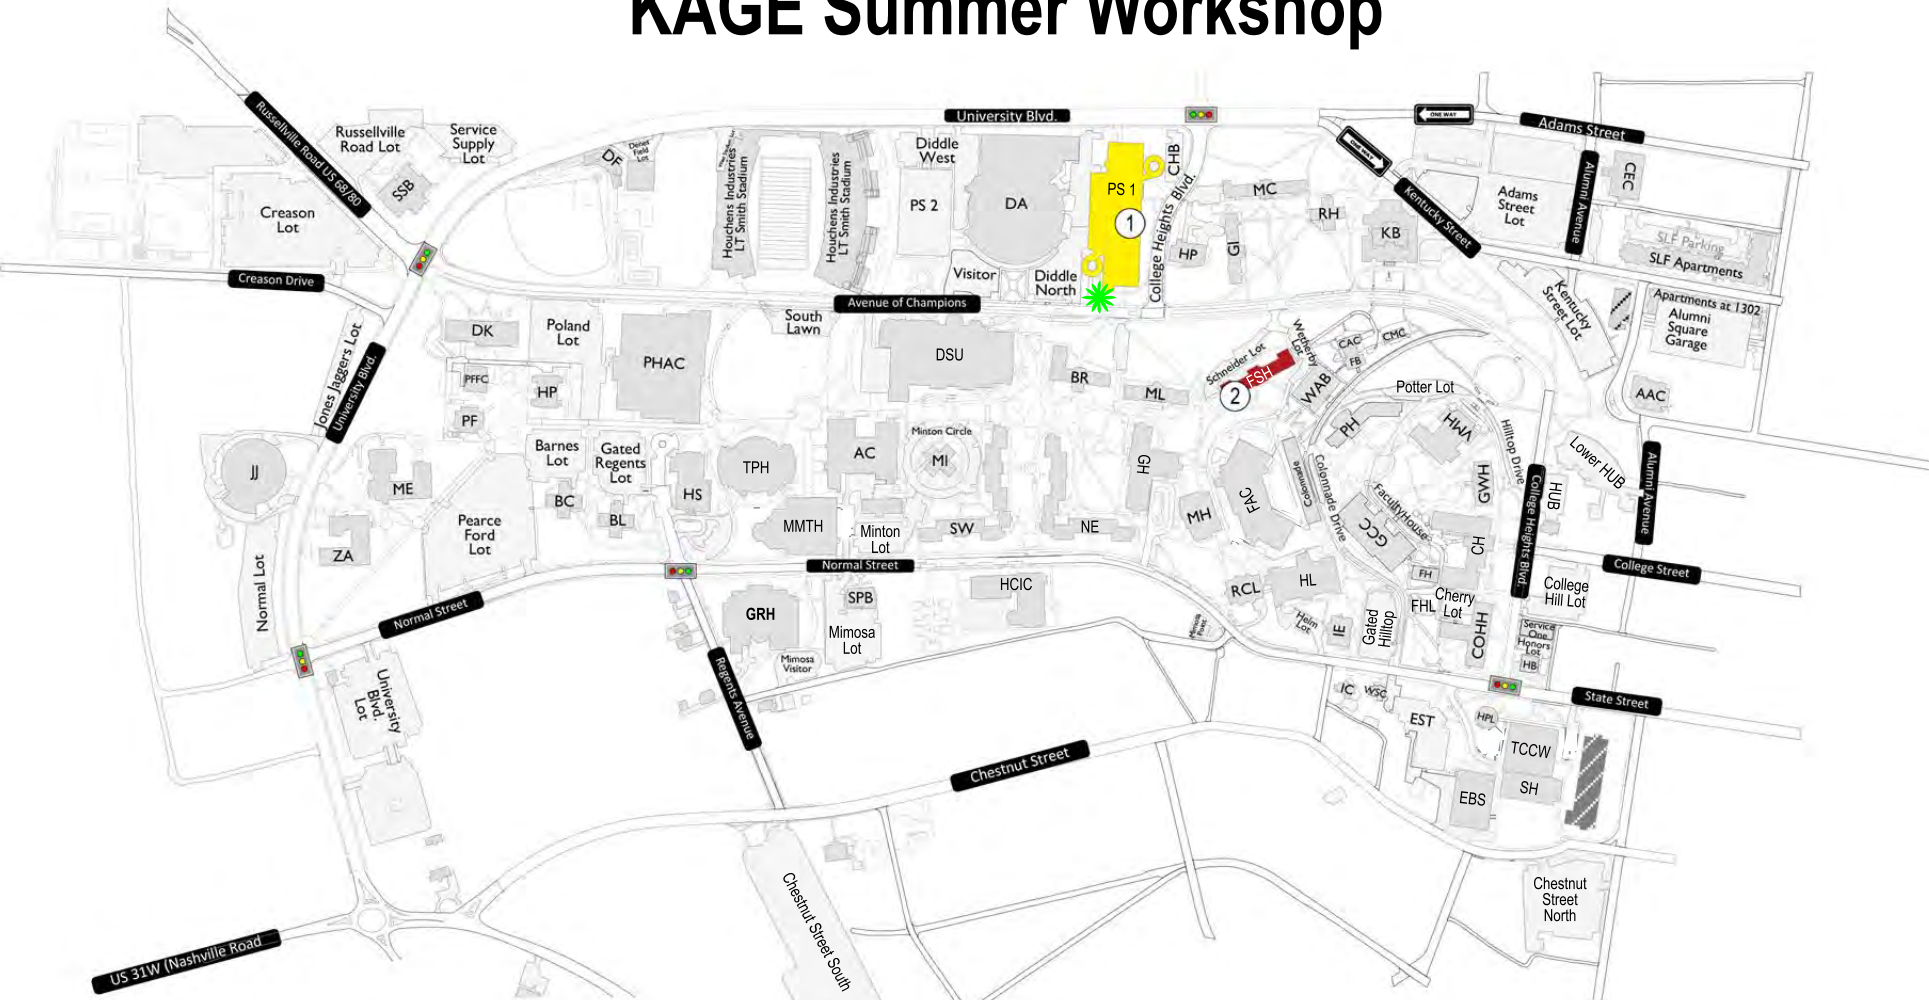

KAGE Summer Workshop

Legend

- 1 PS 1 - Parking Structure 1 (Designated Parking)
- 2 FSH - Florence Schneider Hall/Gatton Academy
- ★ Parking Entrance

Attendant will be stationed at this entrance with parking permits for KAGE Summer Workshop attendees. Permits will not be available at other entrances. Cars without permits may be ticketed or towed by WKU's Parking and Transportation department.